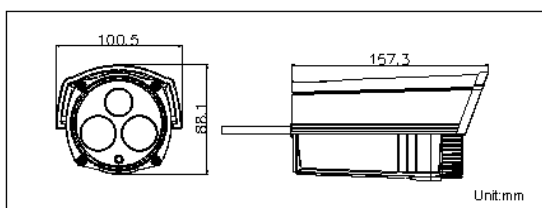

### Key features

- 3.0 megapixel (2048 x 1536) resolution
- Full HD1080p real-time video
- DWDR & 3D DNR & BLC
- EXIR illuminators: up to 30m
- IP66
- PoE

### Dimensions